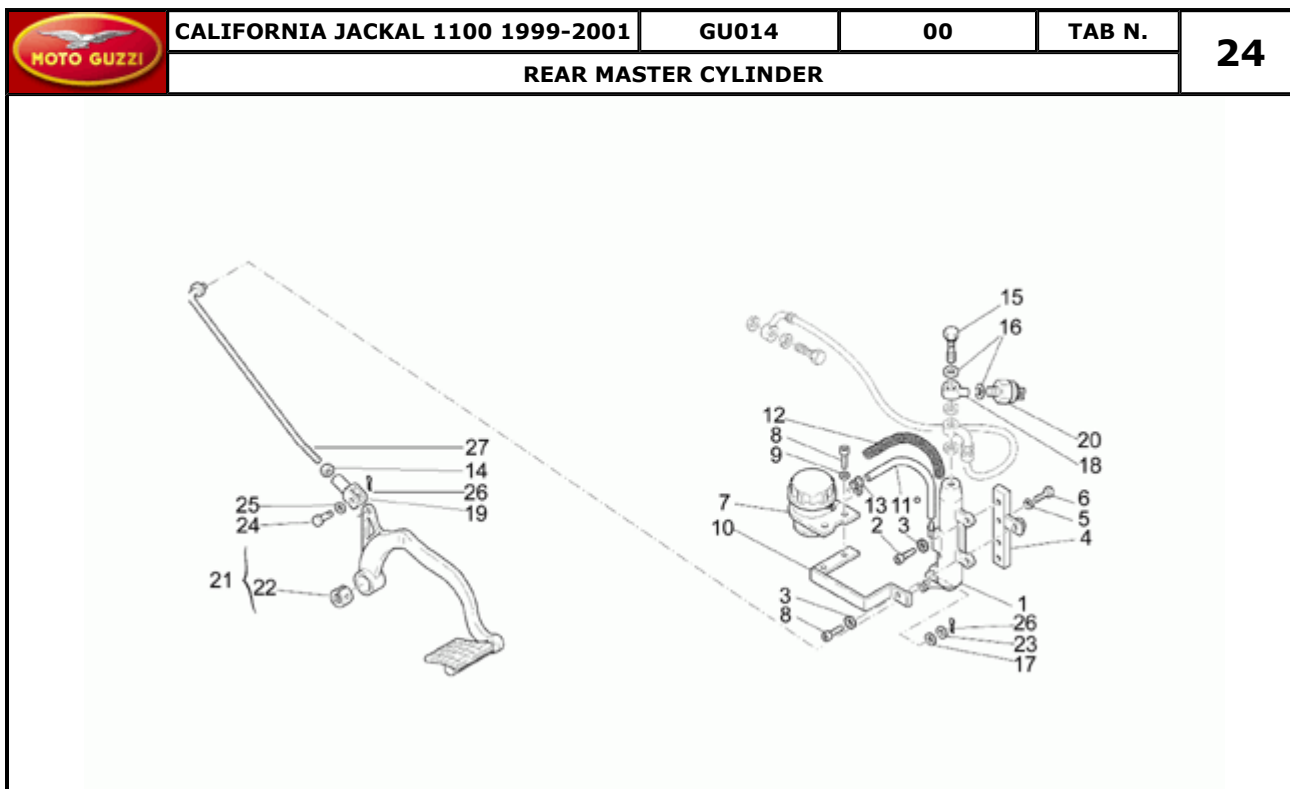

Pos.	Description	Year	I_M_	Country	Version	Code	Q.ty	P.Cod.
1	Rear master cylinder	-	-	-	-	GU30666960	1	
2	Screw	-	-	-	-	GU98622320	2	
3	Washer 6,4x10x0,7	-	-	-	-	GU14217901	3	
4	Support plate	-	-	-	-	GU30666760	1	
5	Screw	-	-	-	-	GU98054412	2	
6	Washer 8,4X13X0,8	-	-	-	-	GU14615901	2	
7	Brake oil tank	-	-	-	-	GU65663500	1	
8	Screw	-	-	-	-	GU98622310	3	
9	Washer	-	-	-	-	GU95000206	2	
10	Oil tank plate	-	-	-	-	GU30666060	1	
11	Pipe	-	-	-	-	GU30666260	1	
12	Spring	-	-	-	-	GU30665860	1	
13	Hose clamp	-	-	-	-	GU19157800	2	
14	Nut	-	-	-	-	GU92690073	1	
15	Bored screw	-	-	-	-	GU95990040	1	
16	Gasket	-	-	-	-	GU25656100	2	
17	Spring washer	-	-	-	-	GU95129130	1	
18	Union	-	-	-	-	GU19655265	1	
19	Fork	-	-	-	-	GU95740175	1	
20	Switch	-	-	-	-	GU63657000	1	
21	Rear brake lever	-	-	-	-	GU03675930	1	
22	Bush	-	-	-	-	GU30678160	1	
23	Washer 7,5x13x1	-	-	-	-	GU95100173	1	
24	Pin	-	-	-	-	GU95770265	1	
25	Washer	-	-	-	-	GU95129110	1	
26	Split pin	-	-	-	-	GU95500222	2	
27	Tie rod	-	-	-	-	GU30675160	1