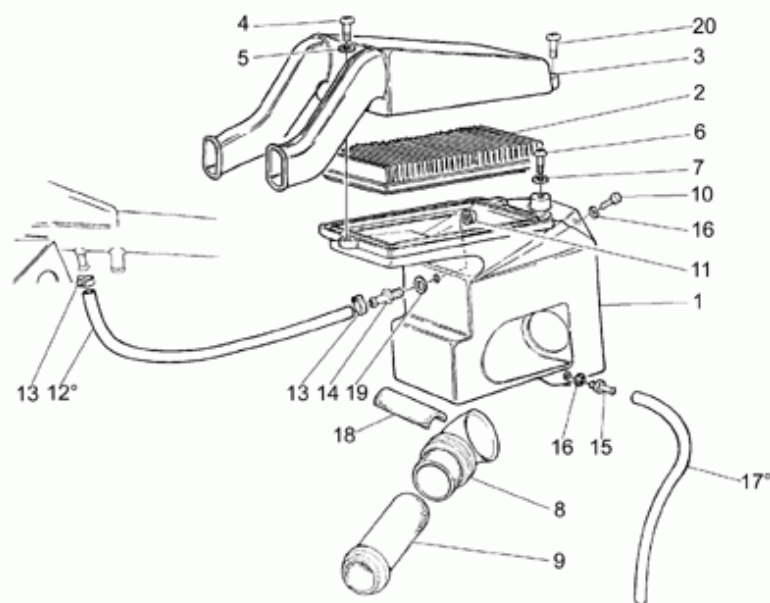

CALIFORNIA JACKAL 1100 1999-2001	GU014	00	TAB N.	13
	AIR FILTER				

Pos.	Description	Year	I_M_	Country	Version	Code	Q.ty	P.Cod.
1	Air box	-	-	-	-	GU30114060	1	
2	Air filter	-	-	-	-	GU30113600	1	
3	Filter cover	-	-	-	-	GU30113460	1	
4	Screw M5X30	-	-	-	-	GU98620230	1	
5	Washer	-	-	-	-	GU95000205	3	
6	Screw	-	-	-	-	GU98230612	1	
7	Special washer	-	-	-	-	GU61013800	2	
8	Union	-	-	-	-	GU30114660	2	
9	Hand cone-type	-	-	-	-	GU30114560	2	
10	Screw	-	-	-	-	GU98054210	1	
11	Nut	-	-	-	-	GU92660208	1	
12	Rubber pipe 12,5X7,8 5/16"	-	-	-	-	GU00823956080	1	
13	Hose clamp	-	-	-	-	GU93305017	2	
14	Union	-	-	-	-	GU29116960	1	
15	Union	-	-	-	-	GU29115860	1	
16	Gasket	-	-	-	-	GU90714053	2	
17	Rubber pipe 5X9	-	-	-	-	GU00823944050	1	
18	Rubber half-pipe	-	-	-	-	GU95985223	1	
19	Gasket	-	-	-	-	GU90714082	1	
20	Screw M5x25	-	-	-	-	GU98620225	2