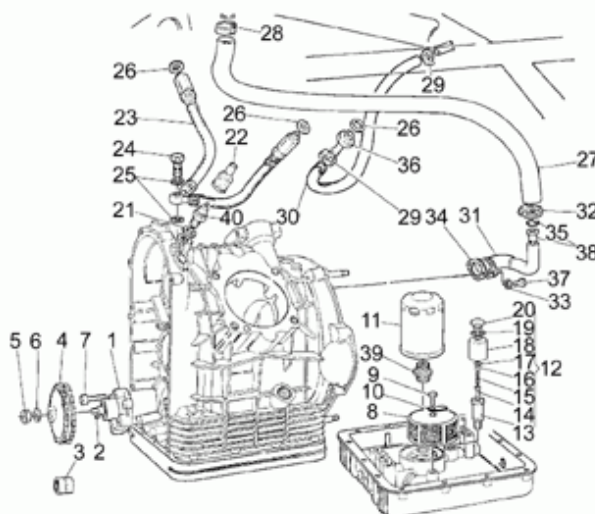

CALIFORNIA JACKAL 1100 1999-2001	GU014	00	TAB N.	47
	OIL PUMP				

Pos.	Description	Year	I_M_	Country	Version	Code	Q.ty	P.Cod.
1	Oil pump	-	-	-	-	GU30146400	1	
2	Transmission key	-	-	-	-	GU13148300	1	
3	Roller bearing 10x22x20	-	-	-	-	GU92252210	1	
4	Oil pump gear	-	-	-	-	GU30147700	1	
5	Nut	-	-	-	-	GU92602308	1	
6	Spring washer	-	-	-	-	GU95120085	1	
7	Screw M8X30	-	-	-	-	GU98622430	4	
8	Oil filter	-	-	-	-	GU14152200	1	
9	Hex screw M6X16	-	-	-	-	GU98054316	1	
10	Plate	-	-	-	-	GU95187006	1	
11	Oil filter	-	-	-	-	GU30153000	1	
12	Oil valve cpl.	-	-	-	-	GU03158200	1	
13	Valve body	-	-	-	-	GU30158701	1	
14	Piston	-	-	-	-	GU30150900	1	
15	Spring	-	-	-	-	GU94321079	1	
16	Washer 6,15x11x0,8	-	-	-	-	GU95004206	1	
17	Washer	-	-	-	-	GU30158900	1	
18	Cup	-	-	-	-	GU30158800	1	
19	Washer 18,25x24x1	-	-	-	-	GU18144350	1	
20	Plug	-	-	-	-	GU30159000	1	
21	Gasket 12,25	-	-	-	-	GU12006400	1	
22	Cap	-	-	-	-	GU12717600	1	
23	Pipe	-	-	-	-	GU01153602	1	
24	Screw	-	-	-	-	GU95990037	1	
25	Gasket 8,25x15x1	-	-	-	-	GU12154200	2	
26	Gasket	-	-	-	-	GU25656102	4	
27	Pipe	-	-	-	-	GU28157450	1	
28	Hose clamp	-	-	-	-	GU28157850	1	
29	Hose clamp	-	-	-	-	GU93305017	4	
30	Rubber pipe 12,5X7,8 5/16"	-	-	-	-	GU00823956080	1	
31	Breather pipe	-	-	-	-	GU01007200	1	
32	Hose clamp	-	-	-	-	GU12157800	1	
33	Washer 6,5x11x2	-	-	-	-	GU95120065	2	
34	Gasket	-	-	-	-	GU12007600	1