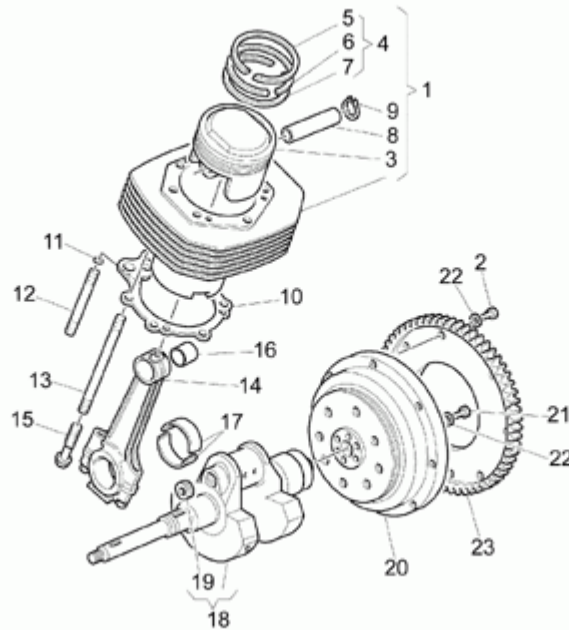

CALIFORNIA JACKAL 1100 1999-2001

GU014

00

TAB N.

35

Pos.	Description	Year	I_M	Country	Version	Code	Q.ty	P.Cod.
1	Cylinder with piston	-	-	-	M1	GU30060162	2	
	Cylinder with piston	-	-	-	00501N-M2	GU03060130	2	
2	Hex screw M8X20	-	-	-	-	GU98054420	8	
3	Piston assy	-	-	-	00501N-M2	GU03060230	2	
	Piston	-	-	-	M1	GU30060462	2	
4	Pistonring set	-	-	-	-	GU30060660	2	
5	Piston ring	-	-	-	-	GU30060760	2	
6	Piston ring	-	-	-	-	GU30060960	2	
7	Piston ring	-	-	-	-	GU30061060	2	
8	Piston pin	-	-	-	-	GU30061241	2	
9	Stop ring	-	-	-	-	GU90351038	4	
10	Gasket	-	-	-	-	GU14020865	2	
11	O-ring 9x2	-	-	-	-	GU90706094	4	
12	Stud bolt	-	-	-	-	GU12021800	4	
13	Stud bolt	-	-	-	-	GU12021700	8	
14	Connecting rod	-	-	-	M3	GU37061506	2	
	Connecting rod	-	-	-	M4	GU01061530	2	
15	Connecting rod screw	-	-	-	-	GU37062206	4	
16	Bush	-	-	-	-	GU91112128	2	
17	Bearing half-shell	-	-	-	std	GU37062005	4	
	Bearing half-shell 0,254 mm	-	-	-	M	GU37062006	4	
	Bearing half-shell 0,508 mm	-	-	-	M	GU37062007	4	
	Bearing half-shell 0,762 mm	-	-	-	M	GU37062008	4	
18	Drive shaft	-	-	-	M3	GU30064161	1	
	Crankshaft cpl.	-	-	-	M4	GU37064106	1	
19	Plug	-	-	-	-	GU37065405	1	
20	Flywheel cpl.	-	-	-	-	GU03067030	1	
21	Screw M8X25	-	-	-	-	GU12067701	6	
22	Washer 8,4X13X0,8	-	-	-	-	GU14615901	14	
23	Chain ring	-	-	-	-	GU17067900	1