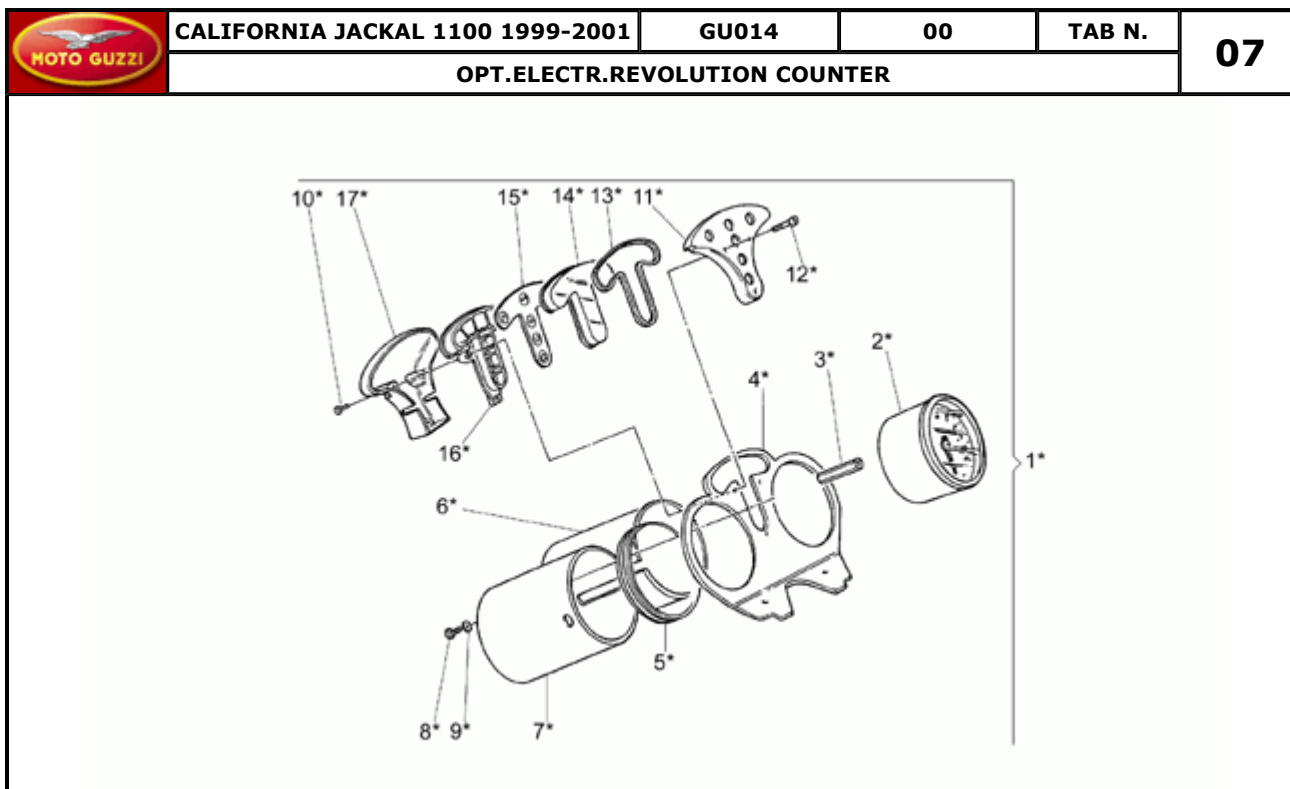

Pos.	Description	Year	I_M_	Country	Version	Code	Q.ty	P.Cod.
1	Dashboard complete	-	-	-	-	GU03979640	1	
2	Electronic revolution counter	-	-	-	-	GU02767200	1	
3	Column nut 45mm	-	-	-	-	GU02763400	2	
4	Dashboard lower support	-	-	-	-	GU02764000	1	
5	Dashboard rubber	-	-	-	-	GU02762300	1	
6	Tachometer support	-	-	-	-	GU02761900	1	
7	Odometer support	-	-	-	-	GU02762000	1	
8	Hex socket screw M5X12	-	-	-	-	GU98230512	2	
9	Spring washer 5,3X10X0,5	-	-	-	-	GU95129100	2	
10	Screw	-	-	-	-	GU98872110	3	
11	Indicator light box	-	-	-	-	GU02766200	1	
12	Screw	-	-	-	-	GU98872115	3	
13	Gasket	-	-	-	-	GU02768200	1	
14	Protection	-	-	-	-	GU02768400	1	
15	Panel with lenses	-	-	-	-	GU02781100	1	
16	Indicator light box	-	-	-	-	GU02766300	1	
17	Lower cover	-	-	-	-	GU02766500	1