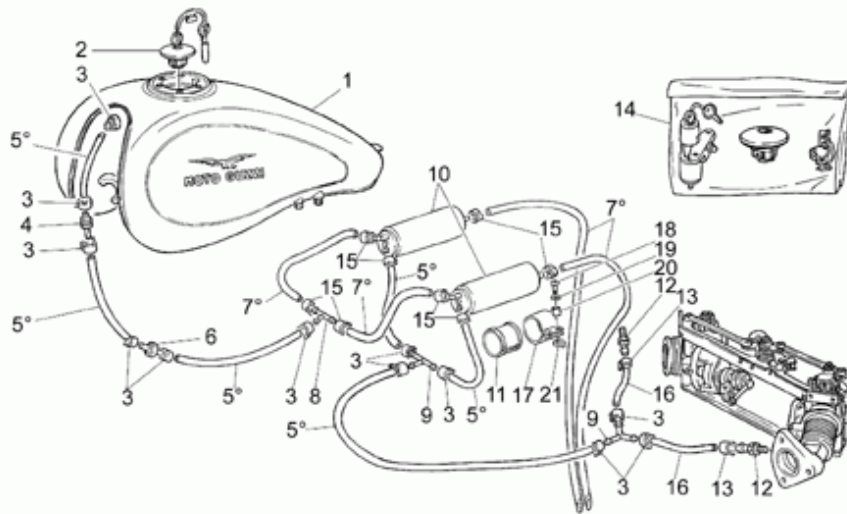

CALIFORNIA JACKAL 1100 1999-2001	GU014	00	TAB N.	32
	FUEL TANK, USA-CDN-SGP				

Pos.	Description	Year	I_M_	Country	Version	Code	Q.ty	P.Cod.
1	Fuel tank red	-	-	-	-	g.r	GU03100244	1
	Fuel tank, black	-	-	-	-	d.b	GU03100245	1
	Fuel tank, grey	-	-	-	-	t.g	GU03100246	1
	Fuel tank blank	-	-	-	-	gr	GU03100220	1
2	Tank cap	-	-	-	-	-	GU03103920	1
3	Hose clamp	-	-	-	-	-	GU29108550	14
4	Oil breather valve	-	-	-	-	-	GU29104985	1
5	Pipe SAEJ30R76X121/4"	-	-	-	-	-	GU00823956060	1
6	Valve	-	-	-	-	-	GU14102570	1
7	Rubber pipe 12,5X7,8 5/16"	-	-	-	-	-	GU00823956080	1
8	3-way union	-	-	-	-	-	GU03106620	1
9	3-way union	-	-	-	-	-	GU29106660	2
10	Carbon filter	-	-	-	-	-	GU01116030	2
11	Rubber protection	-	-	-	-	-	GU29105860	2
12	Union	-	-	-	-	-	GU30115220	2
13	Hose clamp	-	-	-	-	-	GU93305008	2
14	Lock hardware kit	-	-	-	-	-	GU03736820	1
15	Hose clamp	-	-	-	-	-	GU28157950	8
16	Pipe SAE30 R73/16"	-	-	-	-	-	GU00823956050	1
17	Hose clamp	-	-	-	-	-	GU03113840	2
18	Screw	-	-	-	-	-	GU98230630	4
19	Washer	-	-	-	-	-	GU95001206	4
20	Spacer	-	-	-	-	-	GU91110712	4
21	Nut	-	-	-	-	-	GU92650006	4