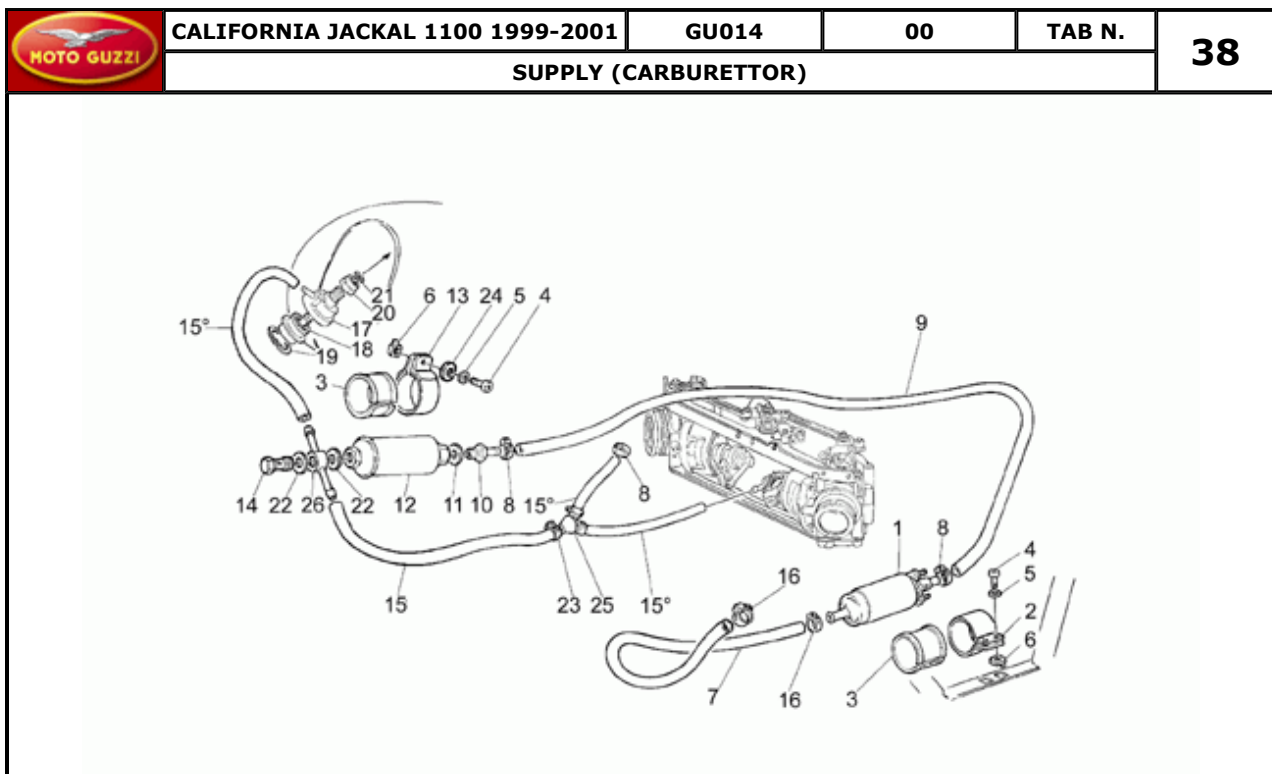

Pos.	Description	Year	I_M_	Country	Version	Code	Q.ty	P.Cod.
1	Fuel pump	-	-	-	-	GU29107261	1	
2	Hose clamp	-	-	-	-	GU29107360	1	
3	Rubber protection	-	-	-	-	GU29105860	2	
4	Hex socket screw M6X18	-	-	-	-	GU98622318	3	
5	Special washer	-	-	-	-	GU61013800	3	
6	Captive nut	-	-	-	-	GU92660601	3	
7	Pipe	-	-	-	-	GU03106500	1	
8	Hose clamp	-	-	-	-	GU93305017	10	
9	Pipe from p"ump to filter	-	-	-	-	GU30106170	1	
10	Union	-	-	-	-	GU30106800	1	
11	Gasket 14,25	-	-	-	-	GU18161150	1	
12	Fuel filter M14xM12	-	-	-	-	GU29106061	1	
13	Hose clamp	-	-	-	-	GU29113860	1	
14	Special screw M12	-	-	-	-	GU29109161	1	
15	Pipe SAEJ30R9	-	-	-	-	GU00823952080	1	
16	Hose clamp	-	-	-	-	GU12157900	2	
17	Voltage regulator support	-	-	-	-	GU01112900	1	
18	Fuel pressure regulator	-	-	-	-	GU01112800	1	
19	Circlip	-	-	-	-	GU90272037	1	
20	Ring nut	-	-	-	-	GU30105200	1	
21	Gasket	-	-	-	-	GU90714103	1	
22	Gasket 12,25	-	-	-	-	GU12006400	2	
23	Hose clamp	-	-	-	-	GU28157950	3	
24	Washer 6,4x12x1,2	-	-	-	-	GU95100141	1	
25	3-way union	-	-	-	-	GU29106860	1	
26	2-way union	-	-	-	-	GU03107630	1